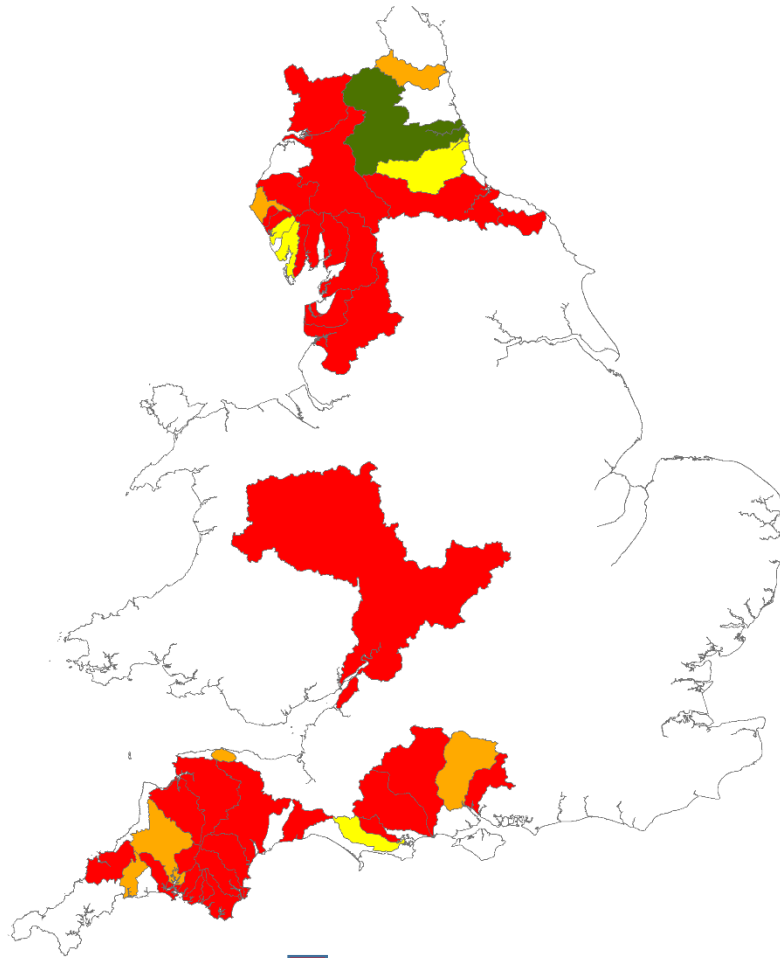

The status of salmon and sea trout populations in England 2021

Status of salmon 2021

- At risk
- Probably at risk
- Probably not at risk
- Not at risk

Status of sea trout 2021

- At risk
- Probably at risk
- Probably not at risk
- Not at risk

See the monitoring section of the [Fisheries annual report for 2021 to 2022](#) for more information.