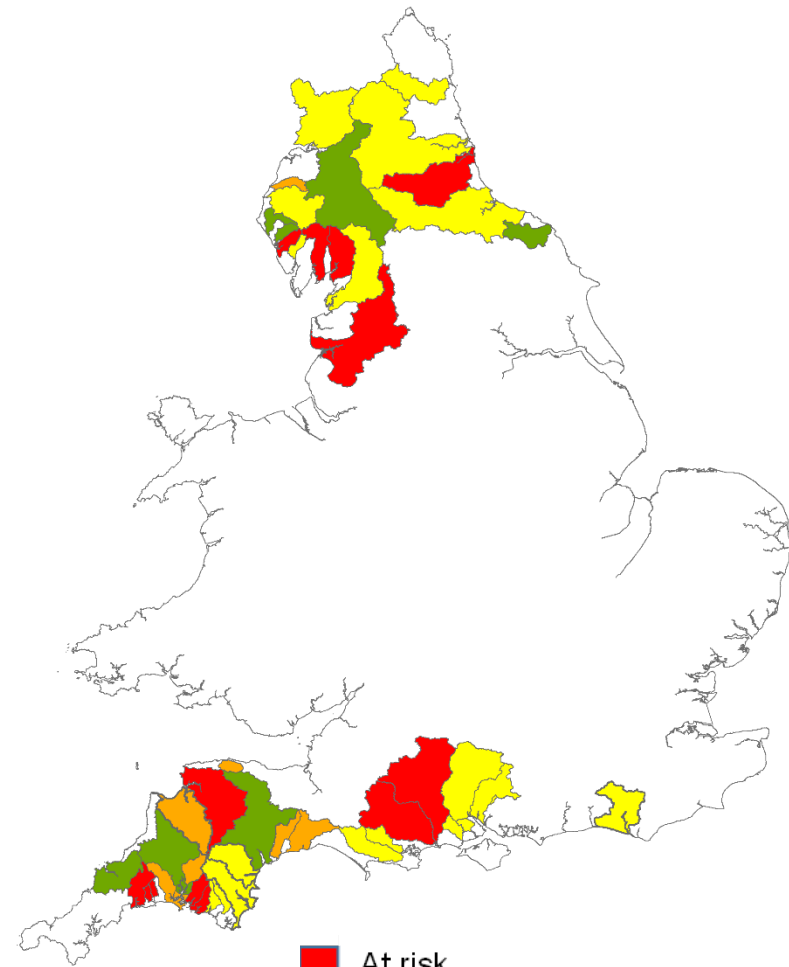

The status of salmon and sea trout populations in England 2021

Status of salmon 2021

- At risk
- Probably at risk
- Probably not at risk
- Not at risk

Status of sea trout 2021

- At risk
- Probably at risk
- Probably not at risk
- Not at risk

See the monitoring section of the [Fisheries annual report for 2021 to 2022](#) for more information.